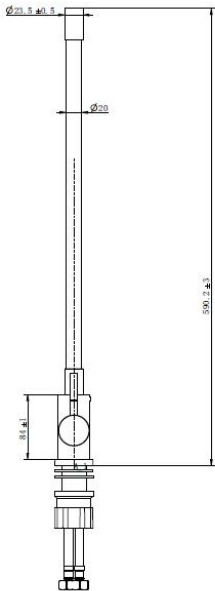

RICHMOND

KITCHEN FAUCET

475660/ YYL6483S

Specification

Name	Features	Color	Material
Kitchen faucet	304# stainless steel body, handle, silicon tube, 35mm ceramic cartridge, With braided hose, Box packing, with pallet	Brushed	304# stainless steel

比例 1:4