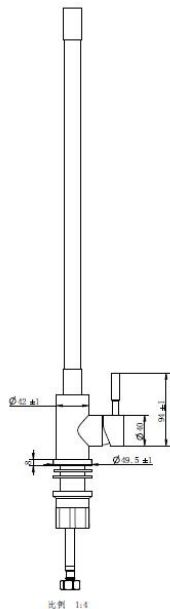

RICHMOND

KITCHEN FAUCET

475660/ YYL6483S

Specification

Name	Features	Color	Material
Kitchen faucet	304# stainless steel body, handle, silicon tube, 35mm ceramic cartridge, With braided hose, Box packing, with pallet	Brushed	304# stainless steel

比例 1:4