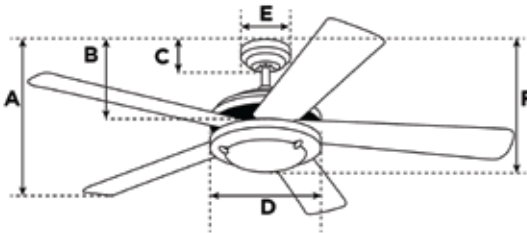

### Specifications

- Size ..... 52"
- Blades ..... 5 / Plywood  
Weathered Maple  
Beech
- Blade Pitch ..... 12°
- Approved Location ..... Indoor
- Suggested Room Size ..... Great Room (up to 20x20)
- Down Rod ..... 3/4" x 6"
- Installation ..... Combo
- Light Bulb Usage ..... (2) Light Bulbs Standard Base E26  
60 Watt Max. (No Included)
- Light Fixture ..... Frosted Glass
- Control ..... Adaptable Remote Control (No Included)
- Speed ..... 3
- Motor Finish ..... Brushed Nickel
- Motor Material ..... Cold Rolled Steel
- Reverse Flow ..... Yes
- Capacitor ..... Triple

### Measurements

- A. Top of Canopy to Bottom of Blades ..... 11.4"
- B. Top of Canopy to Bottom of Switch House ..... 12.6"
- C. Top of Canopy to Bottom of Canopy ..... 2.4"
- D. Width of Motor Housing ..... 10.5"
- E. Width of Canopy ..... 5.1"
- F. Top of Canopy to Bottom of Glass ..... 16"